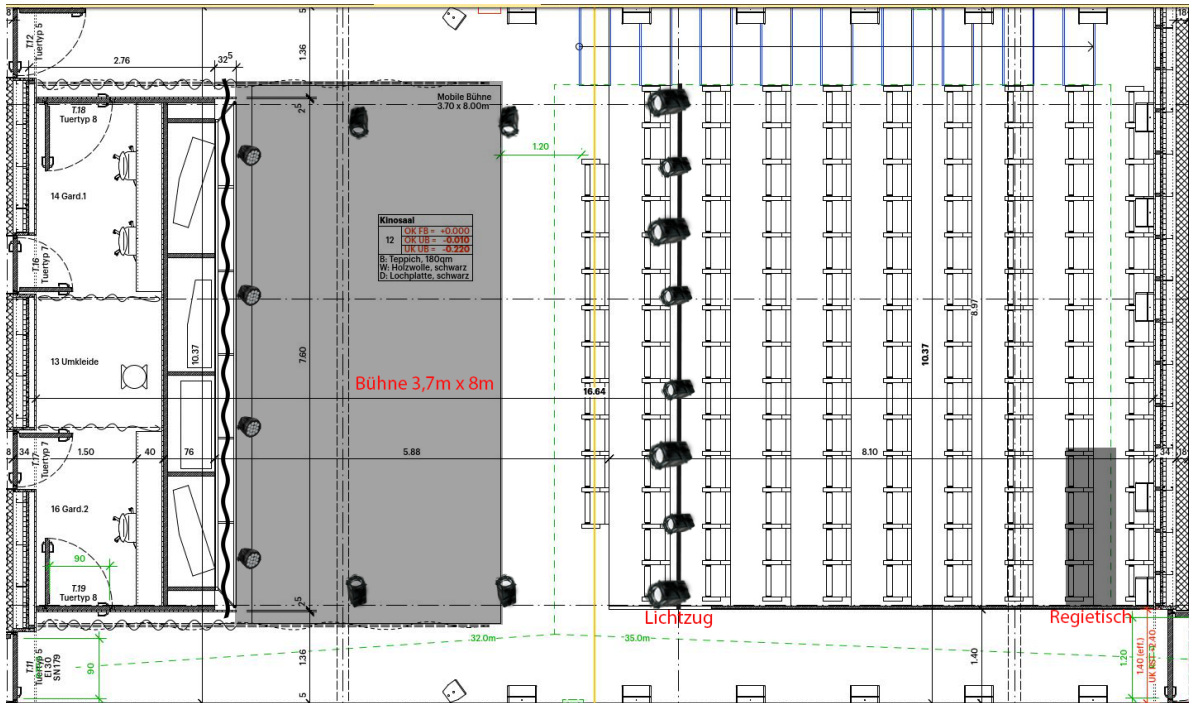

Controller:

- 1 x ETC ColorSource 20 Control Desk; 20 Faders 40 Channels or Devices

Lampentypen Frontlicht:

- 4 x CHAUVET Professional Ovation Profiler E260WW 25°-50° Zoomoptik (Lampe 1-4)
- 4 x CHAUVET Professional Ovation Fresnel F-145WW (Lampe 5 – 8)